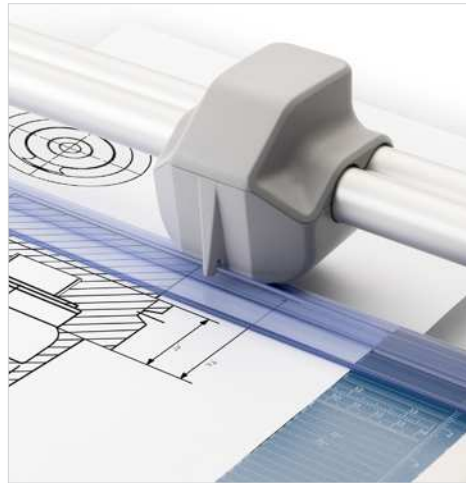

Dahle 550

Professional Rotary Trimmer

The Dahle 550 Professional Rotary Trimmer with a 14" cut length is designed for precision and accuracy. It features a ground self-sharpening blade that cuts in both directions, a dual-barrel guide bar for strength, and an automatic clamp to prevent shifting. This German engineered cutter is ultra-precise and ideal for trimming paper, photos, and cardstock.

Features | Benefits

- Self-sharpening blade cuts in both directions
- Dual-barrel aluminum guide bar provides strength and accuracy
- Automatic clamp holds work securely and prevents shifting
- Ground steel blade is encased in a protective housing for safety
- Sturdy metal base with non-slip rubber feet
- Screened inch, metric and angled guides for easy alignment
- Space-saving upright storage with kick-stand endcaps
- Adjustable magnetic alignment guide for sizing cuts
- German engineered for precision and accuracy

Self-sharpening system maintains a perfectly honed blade.

Easily align work with screened inch, metric, and angled guide lines.

Cut Length

Self Sharpening

Automatic Paper Clamp

Alignment Guide

Metal Base

German Engineered

With a sturdy design and a 14" cutting length, this trimmer is great for precision trimming of paper, photos, and cardstock.

The dual-barrel aluminum guide bar provides stability for cutting thicker materials.