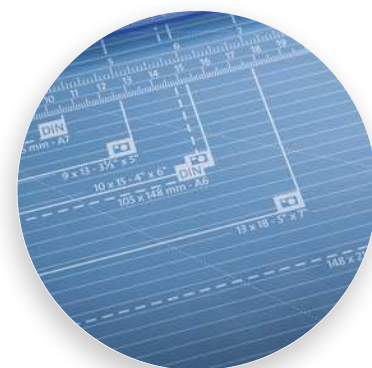

Dahle 550

Professional Rotary Trimmer

The Dahle 550 Professional Rotary Trimmer with a 14" cut length is designed for precision and accuracy. It features a ground self-sharpening blade that cuts in both directions, a dual-barrel guide bar for strength, and an automatic clamp to prevent shifting. This German engineered cutter is ultra-precise and ideal for trimming paper, photos, and cardstock.

Features | Benefits

- Self-sharpening blade cuts in both directions
- Dual-barrel aluminum guide bar provides strength and accuracy
- Automatic clamp holds work securely and prevents shifting
- Ground steel blade is encased in a protective housing for safety
- Sturdy metal base with non-slip rubber feet
- Screened inch, metric and angled guides for easy alignment
- Space-saving upright storage with kick-stand endcaps
- Adjustable magnetic alignment guide for sizing cuts
- German engineered for precision and accuracy

Self-sharpening system maintains a perfectly honed blade.

Easily align work with screened inch, metric, and angled guide lines.

Cut Length

Self Sharpening

Automatic Paper Clamp

Alignment Guide

Metal Base

German Engineered

With a sturdy design and a 14" cutting length, this trimmer is great for precision trimming of paper, photos, and cardstock.

The dual-barrel aluminum guide bar provides stability for cutting thicker materials.