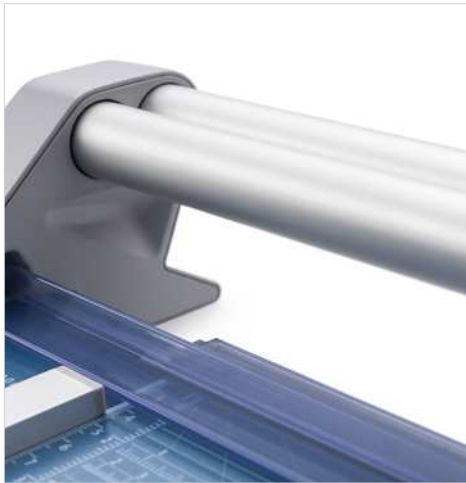

Dahle 550

Professional Rotary Trimmer

The Dahle 550 Professional Rotary Trimmer with a 14" cut length is designed for precision and accuracy. It features a ground self-sharpening blade that cuts in both directions, a dual-barrel guide bar for strength, and an automatic clamp to prevent shifting. This German engineered cutter is ultra-precise and ideal for trimming paper, photos, and cardstock.

Features | Benefits

- Self-sharpening blade cuts in both directions
- Dual-barrel aluminum guide bar provides strength and accuracy
- Automatic clamp holds work securely and prevents shifting
- Ground steel blade is encased in a protective housing for safety
- Sturdy metal base with non-slip rubber feet
- Screened inch, metric and angled guides for easy alignment
- Space-saving upright storage with kick-stand endcaps
- Adjustable magnetic alignment guide for sizing cuts
- German engineered for precision and accuracy

Self-sharpening system maintains a perfectly honed blade.

Easily align work with screened inch, metric, and angled guide lines.

Cut Length

Self Sharpening

Automatic Paper Clamp

Alignment Guide

Metal Base

German Engineered

With a sturdy design and a 14" cutting length, this trimmer is great for precision trimming of paper, photos, and cardstock.

The dual-barrel aluminum guide bar provides stability for cutting thicker materials.