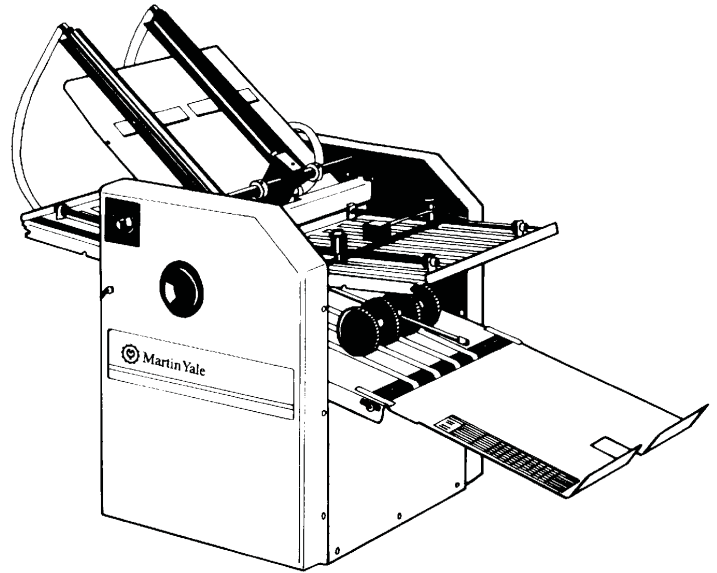

Tel (502) 2360.1140
www.artesgraficasca.com

Air-Feed AutoFolder™

Ideal for large mailrooms and offices

Model 959AF

- Folds coated or two-sided documents without smearing or slipping
- Automatically feeds, folds, and collects a stack of documents - also slits, scores and perforates
- Bottom feed allows for continuous reload of documents without stopping the machine
- Simplified adjustment for folding 8 1/2" x 11", 8 1/2" x 14" and 11" x 17" sheets
- Creates a variety of different folds: letter, half, z-fold, double parallel, right-angle, baronial and custom folds
- Adjustable within a fold range of 1 3/4" to 13" on the 1st fold and 2nd fold to allow for customized folds
- Operates at a variable speed of up to 18,000 sheets per hour
- Handles sheet sizes from 3" x 3 1/4" to 14" x 18"
- Handles paper from 16 lb. bond to 85 lb. index
- Quick release journal shafts facilitate easy set-up for perforating, scoring and slitting
- Includes on 7-tooth-per-inch perforating wheel and 2 scoring wheels
- Optional 3 and 14-tooth-per-inch perforating wheels and slitting wheel also available

251 Wedcor Ave. • Wabash, IN. 46992
Ph: 800•225•5644 - Fax: 260•563•4575
www.martinyale.com

Model 959AF

Individual

Dimensions 43" x 24" x 32"

Weight 220 lbs.

UPC Code 0-11991-09595-1

Fold Types

Letter Fold

Half Fold

Z-Fold

Double Parallel
Fold

Right-Angle
Fold

Baronial Fold